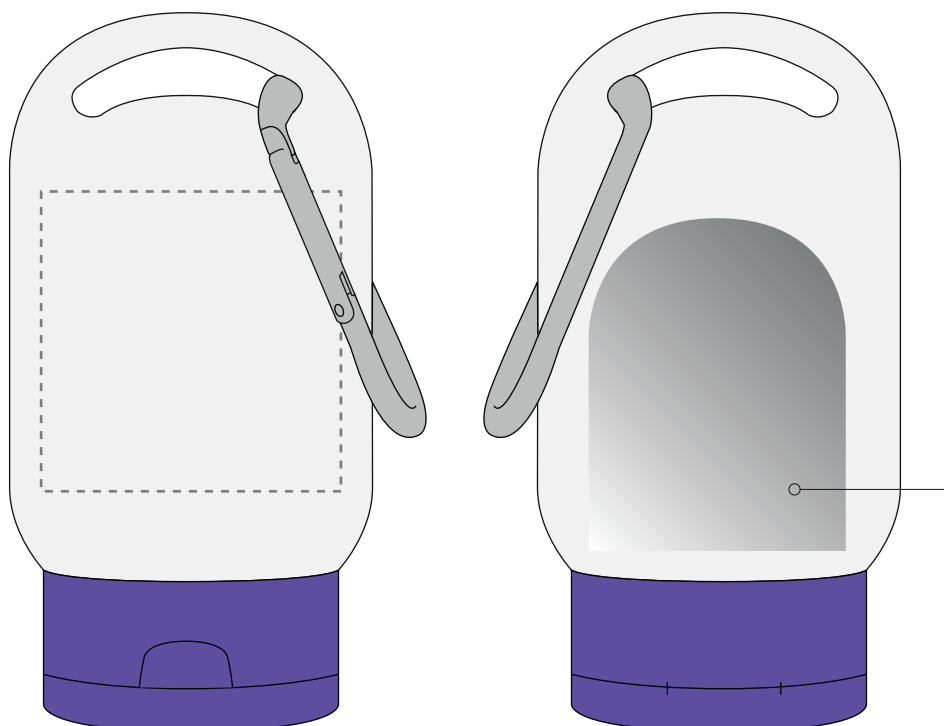

Your Ref:
Our Ref:

Quantity:
Version: 1

Product Code: RC0129
Product Colour: PURPLE

PRINTING CONCERNS:

Please note we will print clear labels as standard, unless specified otherwise

We stock this item in the following colours

**PANTONE REFERENCE(S)**

 Full colour label

ARTWORK SCALE 100%
Max print area: 40mm x 40mm

Product Image for visualisation
- colours may vary

Ingredient sticker on the rear
(34mm x 44mm)

The dashed line is to demonstrate print area and will not appear on your printed item